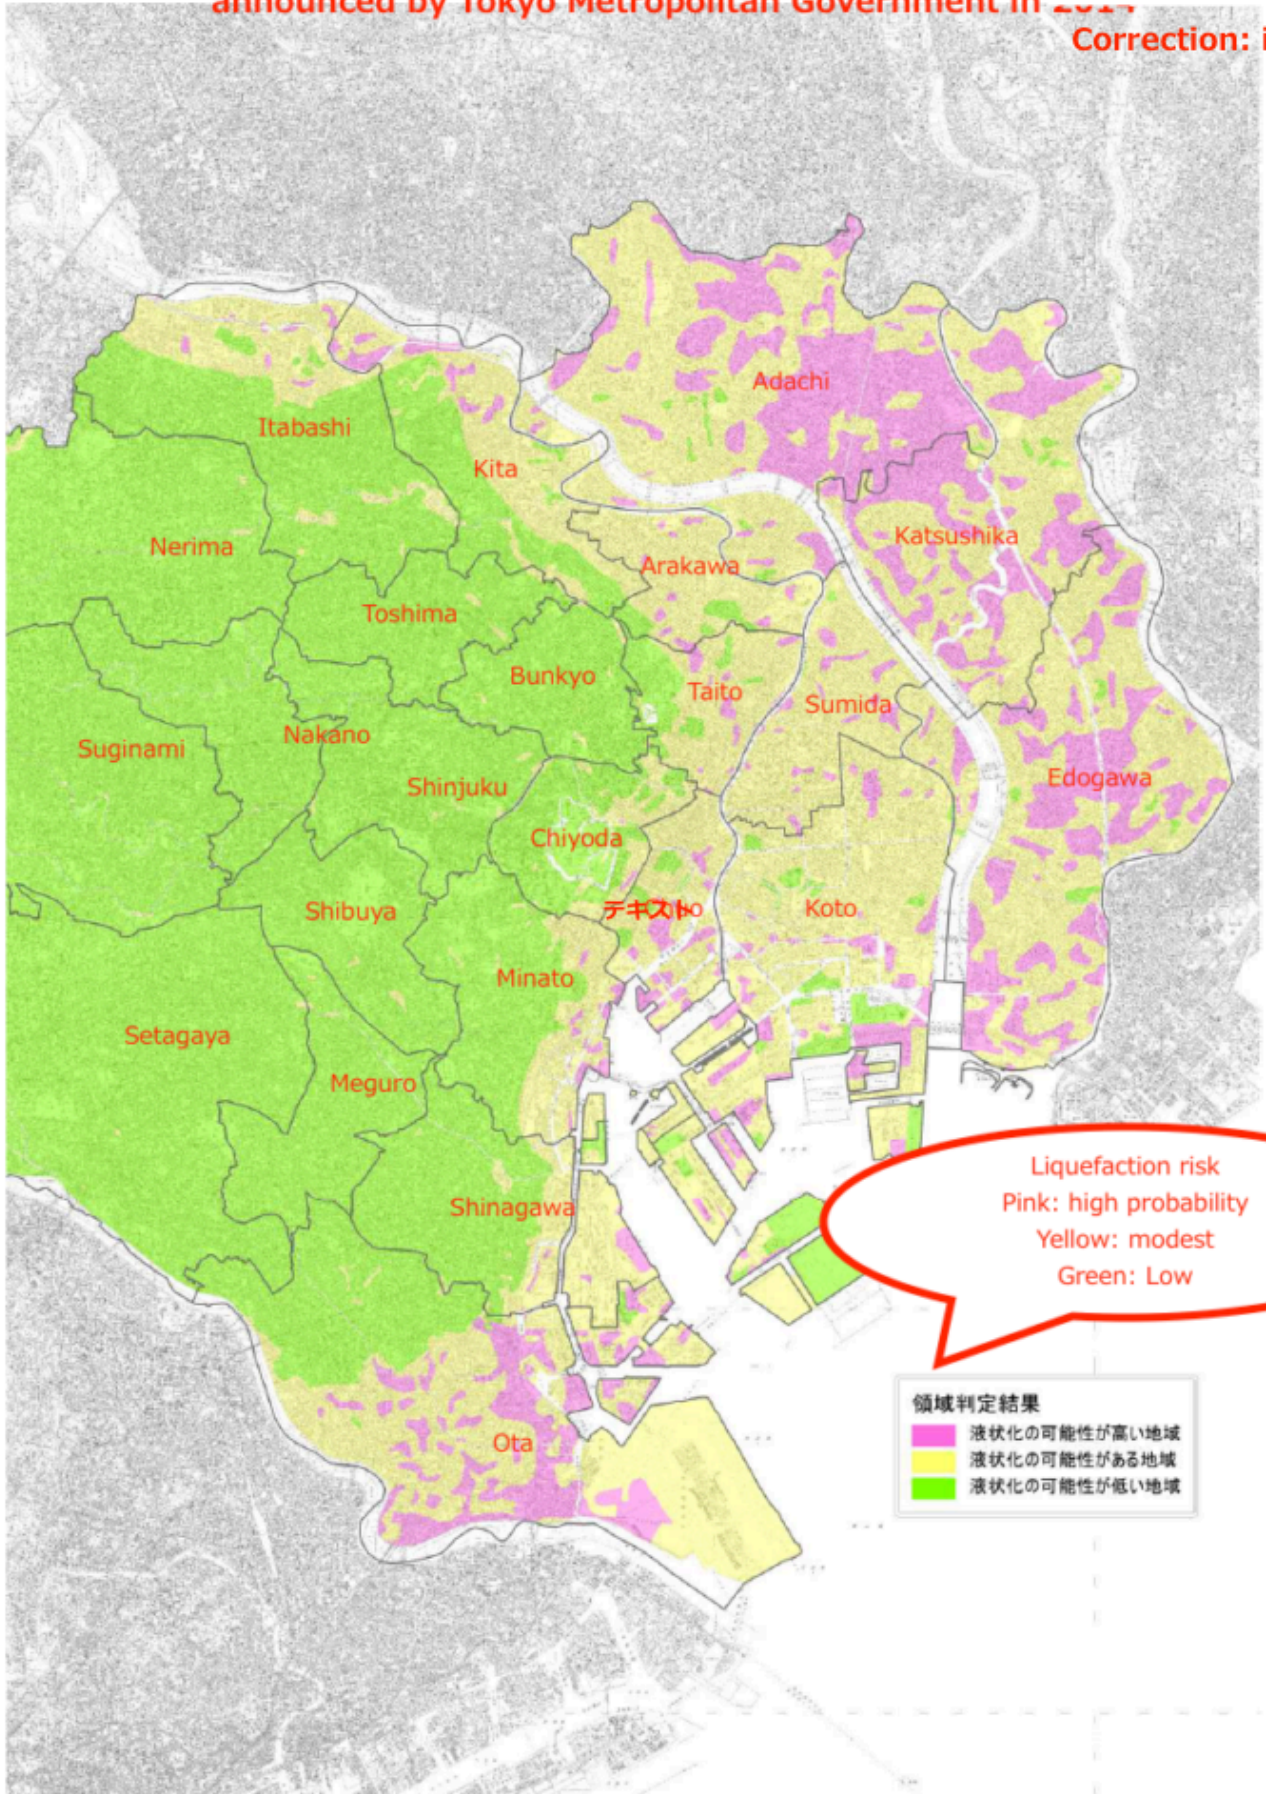

Tokyo 23 wards hazard map : Liquefaction prediction
announced by Tokyo Metropolitan Government in 2014

Correction: in 2012

図 7.3.1(a) 領域判定法による液状化予測図（低地、埋立地）